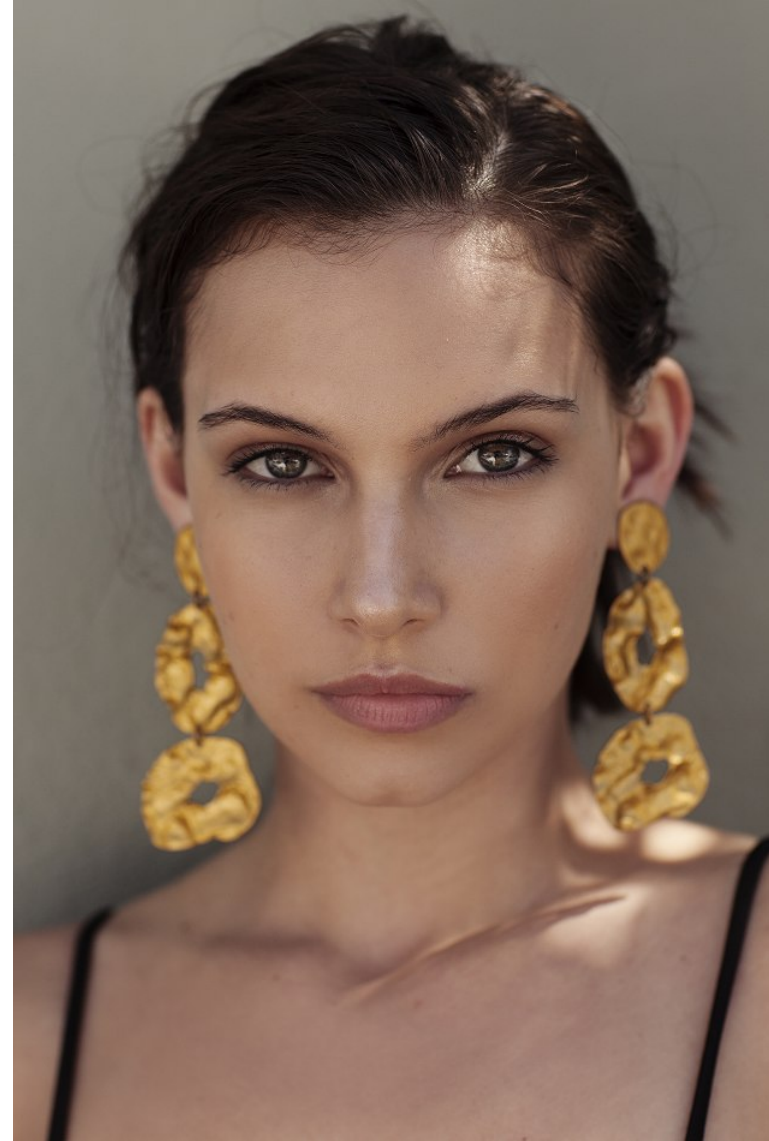

DIOLIZE VAN NIEKERK

NEW FACES WOMEN

HEIGHT 171CM/5'7.5" BUST 80CM/31.5" WAIST 61CM/24" HIPS 88CM/34.5" SHOE 39 EU/6 UK HAIR LIGHT BROWN EYES GREEN/GREY

DIOLIZE VAN NIEKERK

NEW FACES WOMEN

HEIGHT 171CM/5'7.5" BUST 80CM/31.5" WAIST 61CM/24" HIPS 88CM/34.5" SHOE 39 EU/6 UK HAIR LIGHT BROWN EYES GREEN/GREY