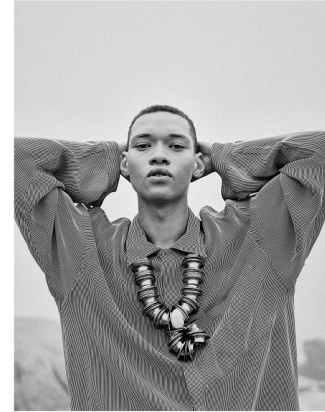

TIAAN FLUKS

NEW FACES-MEN

Height 184cm/6'0.5" Chest 90cm/35.5" Waist 71cm/28" Collar 37cm/14.5"
 Suit 91cm/36" Suit Length R Shoe 9 US/8.5 UK Hair Brown Eyes Green

GMAROMagazine

GMAROMagazine

GMARO®

80

GMARO®

81

GMAROMagazine

81

GMAROMagazine

ICE
MODELS