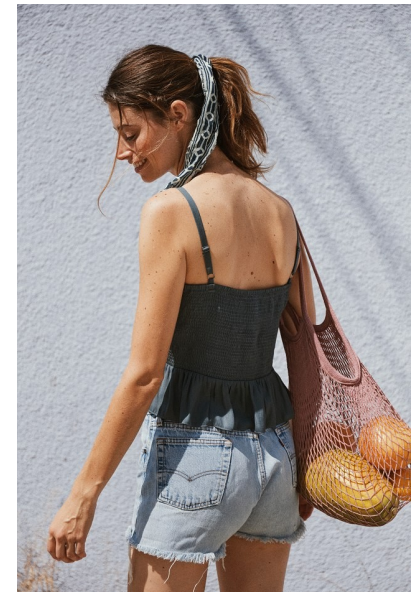

ANASTASIA KLAFFERT

MAINBOARD WOMEN

HEIGHT 180CM/5'11" BUST 89CM/35" B WAIST 64CM/25"
HIPS 93CM/36.5" DRESS 38 EU/10 UK SHOE 39 EU/6 UK
HAIR BRUNETTE EYES BROWN

ICE
MODELS