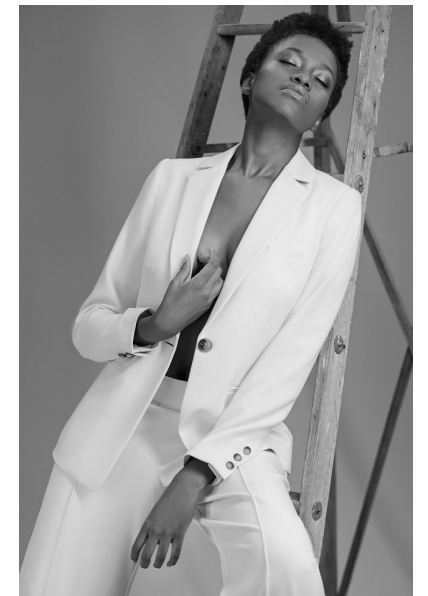

KWAKHO QONGQO

MAINBOARD-WOMEN

Height 176cm/5'9.5" Bust 81cm/32" C/D Waist 68cm/26.5" Hips 96cm/38"

Dress 8 US/10 UK Shoe 9.5 US/7 UK Hair Black Eyes Brown

ICE
MODELS