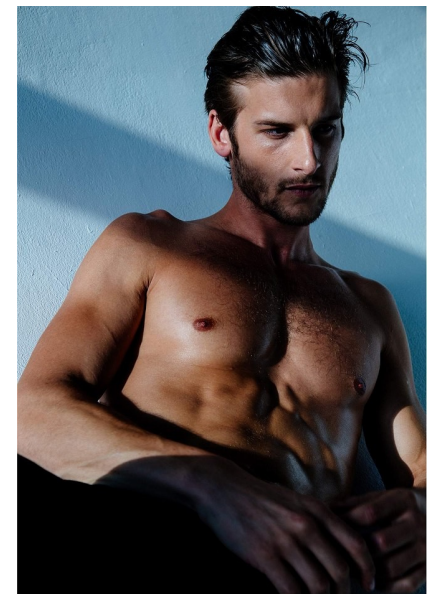

NIC PLETTS

MAINBOARD-MEN

Height 189cm/6'2.5" Chest 102cm/40" Collar 39cm/15.5" Shoe 10.5 US/10  
UK Hair Brown Eyes Hazel

ICE  
MODELS