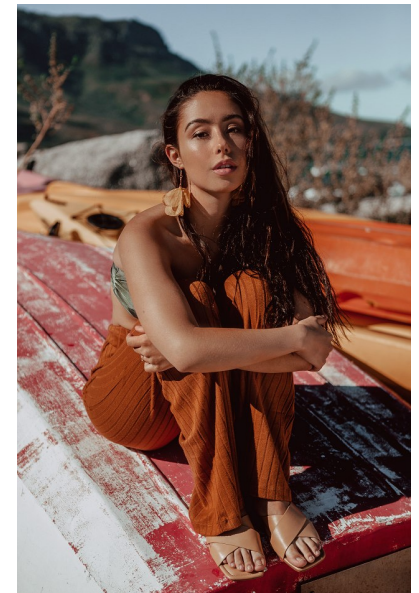

HANNAH FISHER

GENETICS TALENT WOMEN

HEIGHT 162CM/5'3.5" BUST 81CM/32" C WAIST 61CM/24" HIPS 91CM/36"

DRESS 34-36 EU/6-8 UK SHOE 38 EU/5 UK HAIR BRUNETTE

EYES BROWN

ICE
MODELS