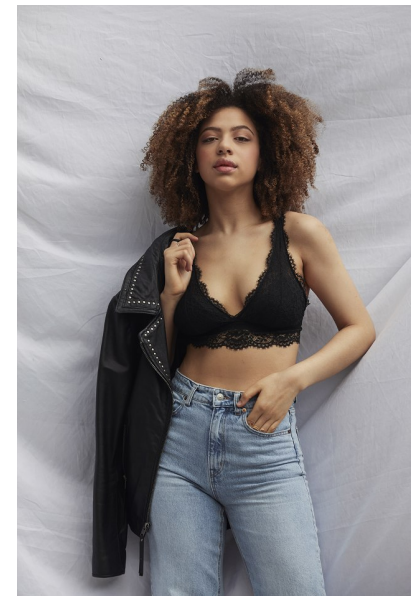

ANGEL KABILA

GENETICS TALENT WOMEN

HEIGHT 176CM/5'9.5" BUST 86CM/34" B WAIST 66CM/26" HIPS 97CM/38"
DRESS 36 EU/8 UK SHOE 42.5 EU/8 UK HAIR BROWN EYES BROWN

ICE
MODELS