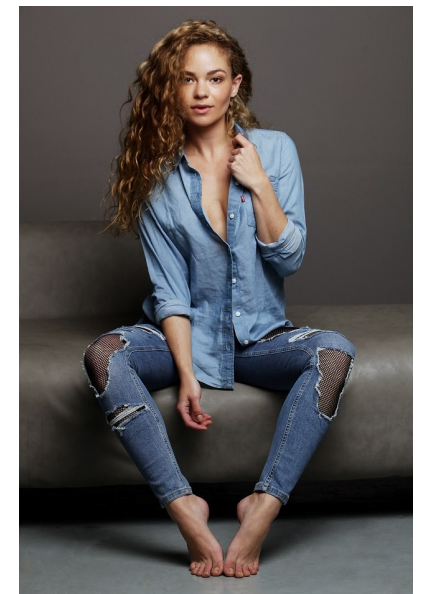

PASHA DOS SANTOS

GENETICS TALENT WOMEN

HEIGHT 160CM/5'3" BUST 81CM/32" B WAIST 64CM/25" HIPS 85CM/33.5"
DRESS 34 EU/6 UK SHOE 37 EU/4 UK HAIR BROWN EYES GREEN

ICE
MODELS