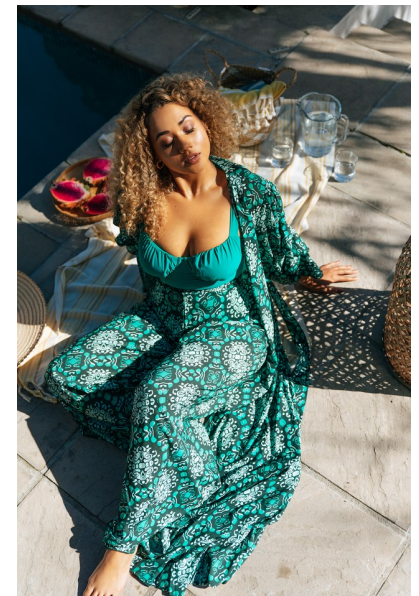

## NUZHAH JACOBS

GENETICS TALENT WOMEN

HEIGHT 161CM/5'3.5" BUST 86CM/34" D WAIST 76CM/30"  
HIPS 105CM/41.5" DRESS 38 EU/10 UK SHOE 38 EU/5 UK HAIR BLONDE  
EYES BROWN

ICE  
MODELS