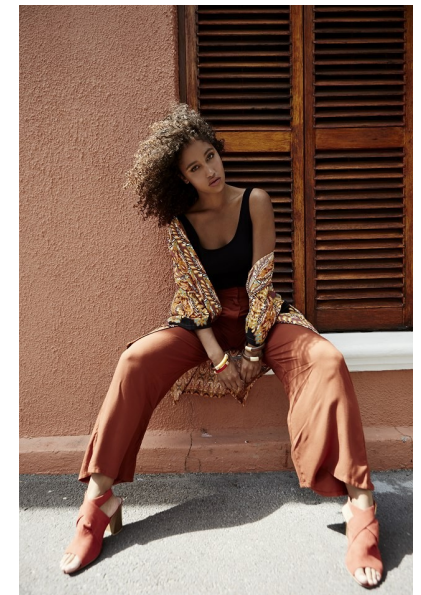

## NAOMI LUCIA

GENETICS MODELS WOMEN

HEIGHT 173CM/5'8" BUST 86CM/34" B WAIST 63CM/25" HIPS 95CM/37.5"  
DRESS 36-38 EU/8-10 UK SHOE 39 EU/6 UK HAIR BROWN  
EYES BROWN

ICE  
MODELS