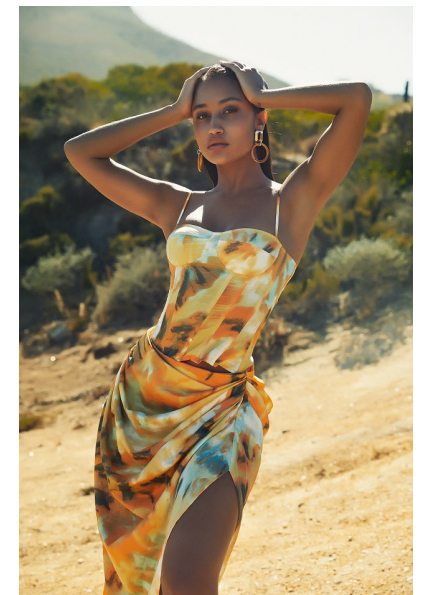

## NAOMI LUCIA

GENETICS MODELS WOMEN

HEIGHT 173CM/5'8" BUST 86CM/34" B WAIST 63CM/25" HIPS 95CM/37.5"  
DRESS 36-38 EU/8-10 UK SHOE 39 EU/6 UK HAIR BROWN  
EYES BROWN

ICE  
MODELS