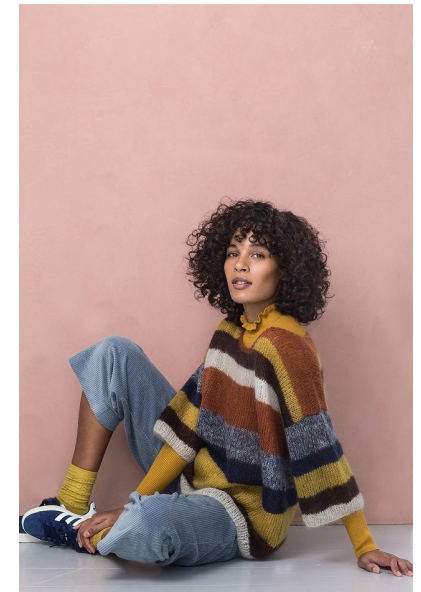

ANDRÉA HELANDER

GENETICS MODELS WOMEN

HEIGHT 172CM/5'7.5" BUST 81CM/32" B WAIST 62CM/24.5"
HIPS 84CM/33" DRESS 34 EU/6 UK SHOE 39 EU/6 UK HAIR DARK
BROWN EYES BROWN

ICE
MODELS