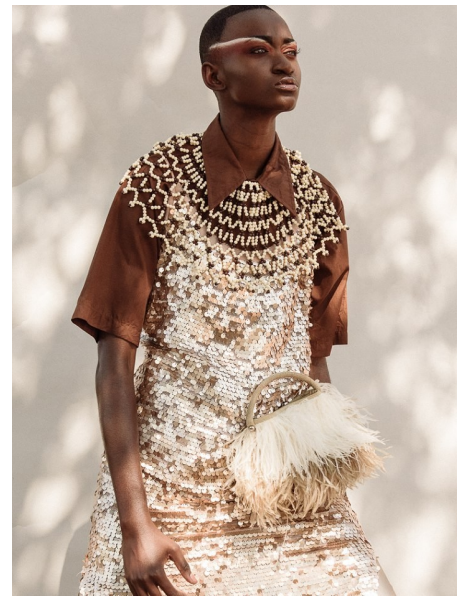

VANESSA NGOLO

GENETICS MODELS WOMEN

HEIGHT 181CM/5'11.5" BUST 79CM/31" WAIST 62CM/24.5"
HIPS 87CM/34.5" SHOE 41 EU/7 UK HAIR BLACK EYES BROWN

ICE
MODELS