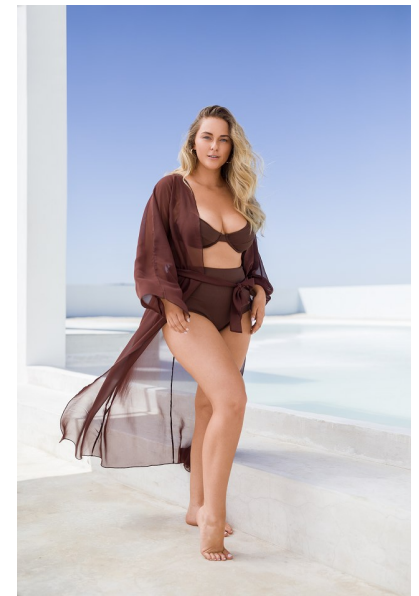

SAVANNAH-ROSE BARRETT

GENETICS CURVES WOMEN

HEIGHT 174CM/5'8.5" BUST 92CM/36" D WAIST 83CM/32.5"
HIPS 108CM/42.5" DRESS 40-42 EU/12-14 UK SHOE 39.5 EU/6 UK
HAIR BLONDE EYES BLUE

ICE
MODELS