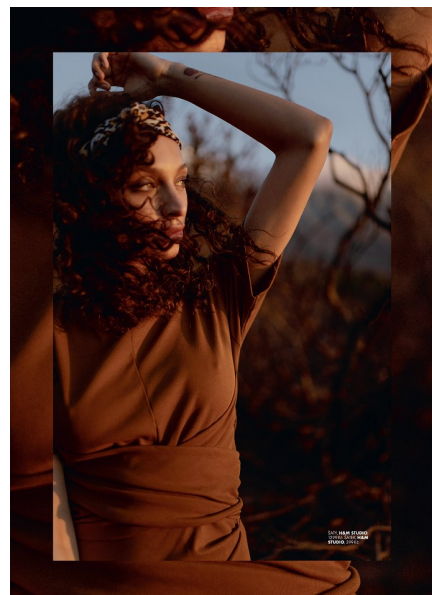

ELLEMODA

STRANA 148

FOTO INQUIETA BENTO (SUPERNOVA CREATIVE MANAGEMENT)

ELLEMODA

STRANA 148

## SHA SENIOR

DIRECT-WOMEN

Height 177cm/5'9.5" Bust 84cm/33" B Waist 61cm/24" Hips 92cm/36"  
 Dress 4-6 US/6-8 UK Shoe 9.5 US/7 UK Hair Brown Eyes Green

**ICE**  
 MODELS