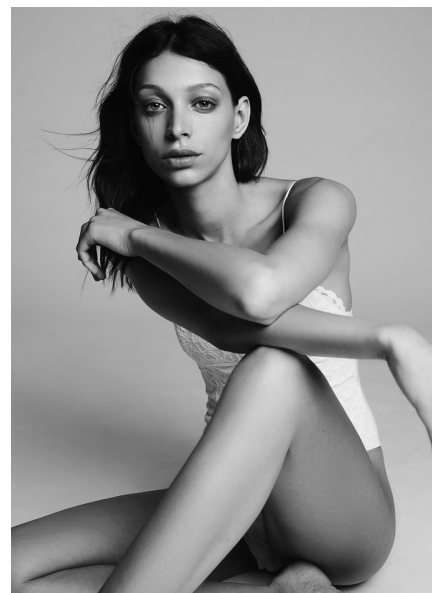

ELLEMODA

STRANA 148

FOTO INQUIETA BENTO (SUPERNOVA CREATIVE MANAGEMENT)

ELLEMODA

STRANA 148

## SHA SENIOR

DIRECT-WOMEN

Height 177cm/5'9.5" Bust 84cm/33" B Waist 61cm/24" Hips 92cm/36"  
 Dress 4-6 US/6-8 UK Shoe 9.5 US/7 UK Hair Brown Eyes Green

**ICE**  
 MODELS